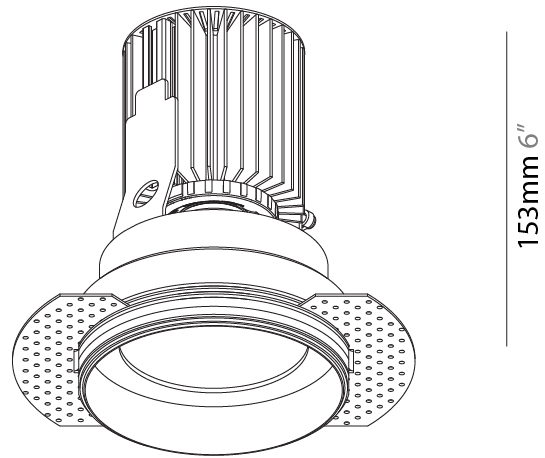

PHYSICAL

Shape: Round
Diameter (mm): 100
Diameter (in): 3 ¹⁵/₁₆
Height (mm): 153
Height (in): 6
Ceiling Thickness (mm): 10 / 12.5 / 15
Ceiling Thickness (in): 3/8 or 1/2 or 9/16
Min. Recessing Depth (mm): 170
Min. Recessing Depth (in): 6 ¹¹/₁₆
Light Distribution: Downlight
Weight (kg): 0.6
Weight (lbs): 1.322
Fixture Finish: SSR / BKV / CWI / CRY / HAB / UFT / ITA / RUA / FTG / MYG / LOD / PUS / FRO / FUP / KIA / POP / BLS / SPG / MEY / GOH / GUM / CHC / COM / ABZ / JAG / OBR / MOS / ROR
Fixture Material: Aluminum Die Cast
Cut-out Measurements: 111mm / 4 3/8" Diameter
Upon Request: Unique Sizes Unique Ceiling Thickness

ELECTRICAL

Lamp Type: LED (Zhaga Standard)
Input Wattage (W): 20.9
Total Output Wattage (W): 18.7
Dimming: Tri-Mode (Non-Dimming and Phase Dimming (120Vac only) and 0-10V Dimming)
Driver Included: No
Driver Location: Recessed Housing
Driver Type: Constant Current - Universal
Driver Class: Class 2
Housing: See components
Input Voltage (V): 120 - 277
Constant Current (MA): 500

LED

Color Temperature (°K): 2700 / 3000 / 3500 / 4000
Max. Delivered Lumen (lm): 1630 / 1670 / 1754 / 1790
CRI: >90 CRI
Lamp Life (hrs): 50000
Upon Request: Special Color Temperature RGB-W Tunable White Special LED

OPTICAL

Reflector°: 18 / 26 / 40

RATINGS AND CERTIFICATIONS

Certified By: Certified for North American Standards
IP rating: IP20

Ø 100mm 3 ¹⁵/₁₆"

Ø 155mm 6 ¹/₈"