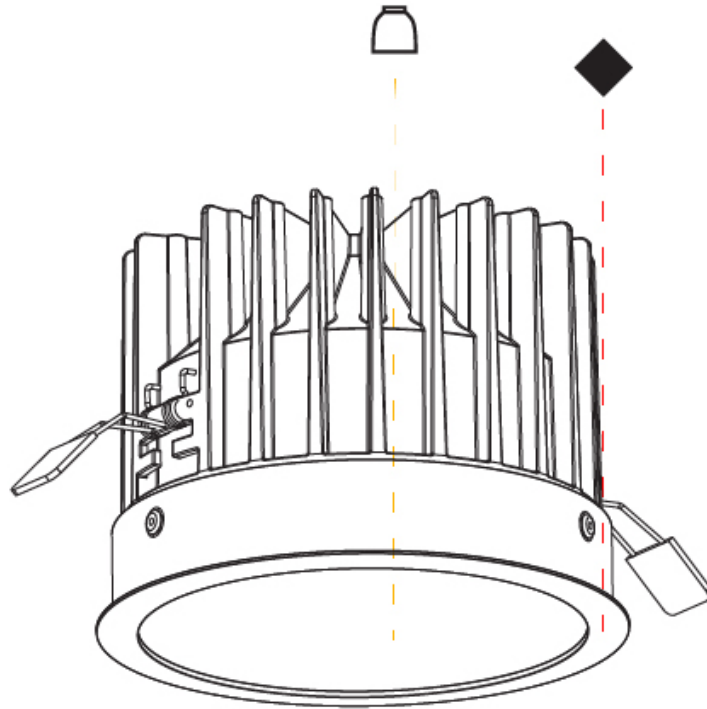

OIKO STANDARD RECESSED

A37870-

PROJECT _____

TYPE _____

SPECIFIER _____

QUANTITY _____

DATE _____

A